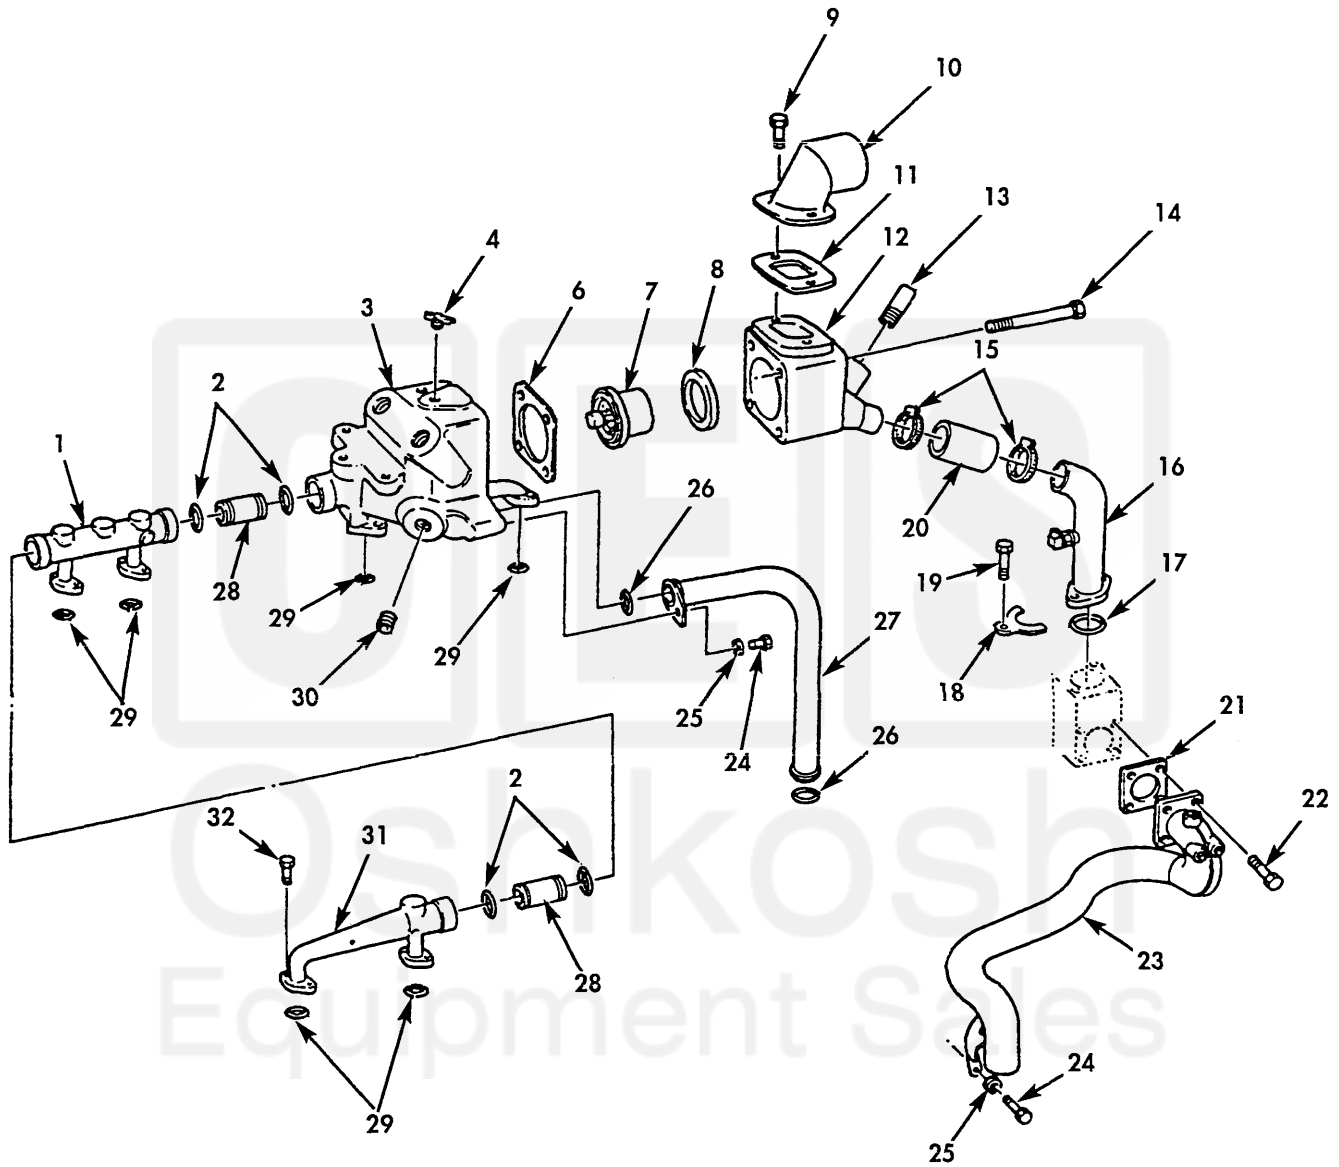

5 — 6
thru
20

Figure 33. Thermostat Housing, Water Manifold, and Component Parts.

SECTION II

TM 9-2815-225-34&P

(1) ITEM NO	(2) SMR CODE	(3) NSN	(4) CAGEC	(5) PART NUMBER	(6) DESCRIPTION AND USABLE ON CODES (UOC)	(7) QTY
GROUP 05 COOLING SYSTEM						
GROUP 0503 WATER MANIFOLD, HEADERS THERMOSTATS, AND HOUSING GASKET						
FIG. 33 THERMOSTAT HOUSING, WATER MANIFOLD, AND COMPONENT PARTS						
1	PAOZZ	2930009283595	15434	130118	MANIFOLD, FLUID COOL WATER	1
2	PCOZZ	5331005064874	15434	70624	O-RING PART OF KIT P/N 3804280 PART OF KIT P/N 3804275	4
3	PAOZZ	2815010832123	15434	215042	MANIFOLD, WATER M915 ONLY	1
3	PAOZZ	2930011464212	15434	3015114	MANIFOLD, FLUID COOL M915A1 ONLY	1
4	PAOZZ	4820012109571	15434	214345	COCK, DRAIN	1
5	PBOZZ	2930010853579	15434	AR10124	HOUSING ASSEMBLY, TH	1
6	PFOZZ	5330010402087	15434	208128	.GASKET THERMOSTAT HOUSING PART OF KIT P/N 3804280 PART OF KIT P/N 3804275	1
7	PAOZZ	6685010472811	15434	204586	.THERMOSTAT, FLOW CON M915 ONLY	1
7	PAOZZ	6685011410907	15434	201737	.THERMOSTAT, FLOW CON M915A1 ONLY	1
8	PAOZZ	5330008645422	15434	186780	.SEAL, THERMO	1
9	PAOZZ	5305010858197	15434	3010595	.SCREW, MACHINE	2
10	XDOZZ		15434	3018764	.ELBOW, FLANGED TO BOSS M915 ONLY	1
10	PAOZZ	2930011461085	15434	3018764	.WATER OUTLET, ENGINE WATER OUTLET, M915A1 ONLY.....	1
11	PFOZZ	5330011455380	15434	3019158	.GASKET PART OF KIT P/N 3084280.....	1
12	PAOZZ	2930010846011	15434	211435	.WATER OUTLET, ENGINE M915 ONLY	1
12	PFOZZ	2930011507596	15434	3017748	.WATER OUTLET, ENGINE M915A1 ONLY	1
13	PAOZZ	4730010854156	15434	196282	.ELBOW, FLANGE TO HOS M915 ONLY	1
13	PAOZZ	4730011461060	15434	S-932-B	.ADAPTER, STRAIGHT, PI M915A1 ONLY	1
14	PAOZZ	5305010867036	15434	3010597	.SCREW WITH CAPTIVE WASHER, 3/8-16 X3-3/4	4
15	PAOZZ	4730009098627	96906	MS35842-13	.CLAMP, HOSE	2
16	PAOZZ	4710010793198	15434	213485	.TUBE, BENT, METALLIC M915 ONLY	1
16	PAOZZ	4710011461054	15434	3018098	.TUBE, BENT, METALLIC M915A1 ONLY	1
17	PCOZZ	5331001591464	15434	43463-A	.O-RING PART OF KIT P/N 3804280	1
18	PAOZZ	5340011357250	15434	214617	.CLAMP, RIM CLENCHING	1
19	PAOZZ	5306011198870	15434	3022589	.BOLT, MACHINE	1
20	PCOZZ	4720010856129	15434	102522	.HOSE, NONMETALLIC.....	1
21	PCOZZ	5330011467314	15434	3024960	GASKET WATER CONNECTION PART OF KIT P/N 3801235.....	1
22	PAOZZ	5305010858197	15434	3010595	SCREW, MACHINE	4
23	PAOZZ	2815010793317	15434	216467	CONNECTION, WATER TR M915 ONLY	1
23	PAOZZ	2930011463033	15434	3028281	HOUSING, WATER INLET WATER PUMP TO RADIATOR, M915A1 ONLY	1
24	PAOZZ	5305011149279	15434	S110	SCREW, CAP, HEXAGON H M915 ONLY	1
24	PAOZZ	5305011130408	15434	3012470	SCREW, ASSEMBLED WAS M915A1 ONLY	2
25	PAOZZ	5310000814219	96906	MS27183-12	WASHER, FLAT M915A1 ONLY	2
25	PAOZZ	5310004079566	96906	MS35338-45	WASHER, LOCK M915 ONLY.....	1
26	PCOZZ	5331010775228	15434	212161	O-RING M915A1 ONLY PART OF KIT P/N 3804280	2
27	PAOZZ	4710011463086	15434	3024666	TUBE, BENT, METALLIC	1